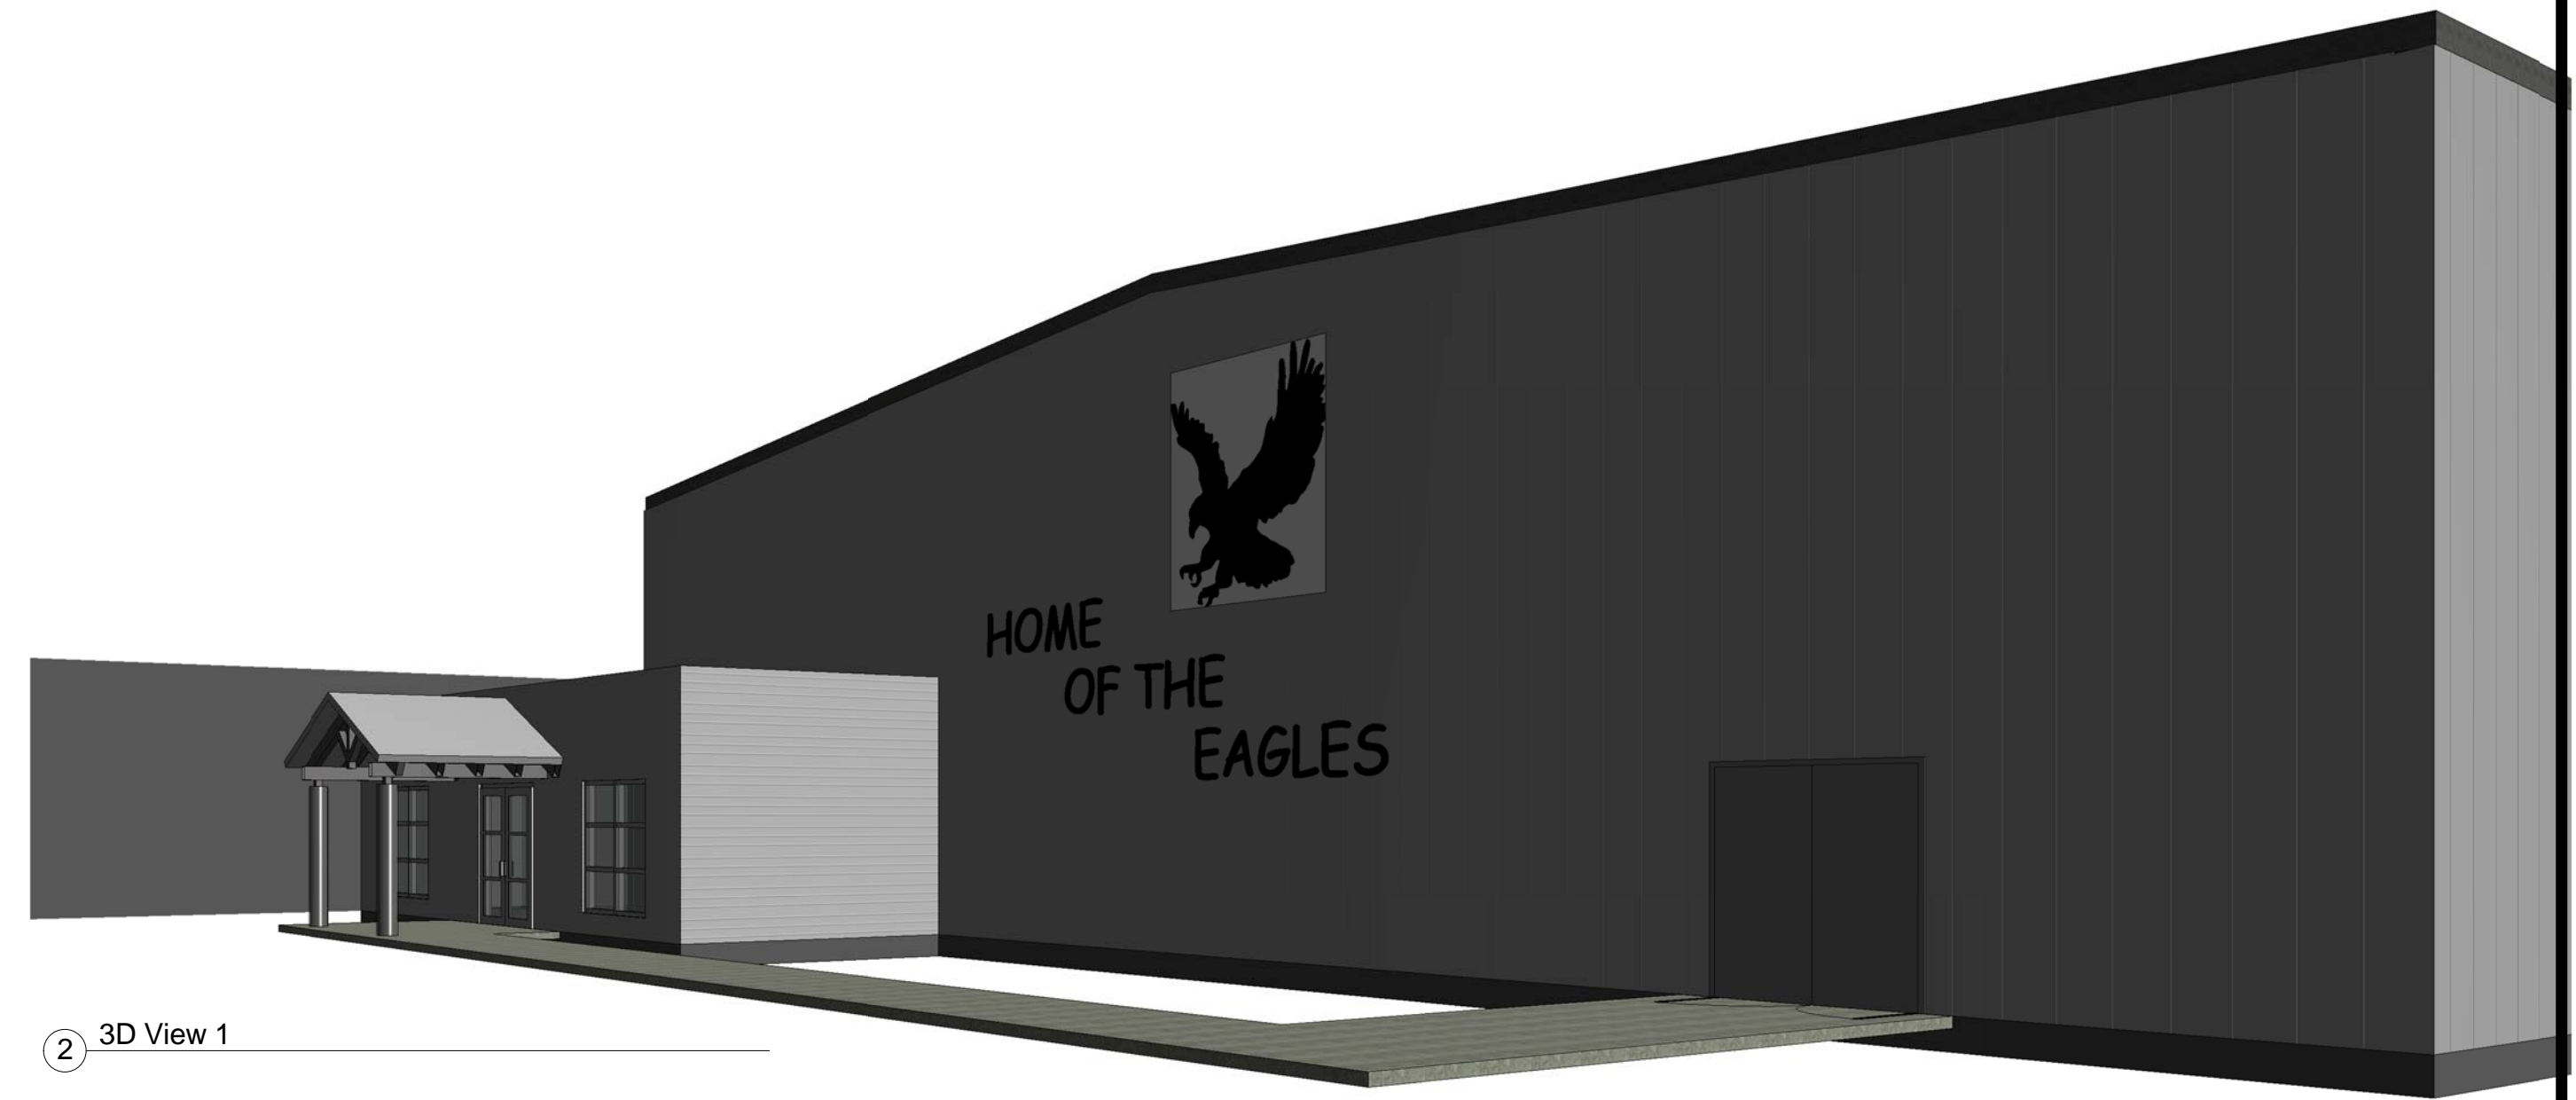

1 East
1/8" = 1'-0"

2 3D View 1

elison - auxier
architects, inc.
924 francis
st. joseph, mo 64501
phone: (816)-233-8003
fax: (816)-233-7793
www.elison-auxier.com

CONSULTANTS

NO.	ISSUE DESCRIPTION	DATE

PROJECT:
JEFFERSON C-123

Unnamed

SHEET:
A105

OF: DATE: Issue Date

1/30/2015 8:42:09 AM Education\Jefferson School\Jefferson C-123.rvt