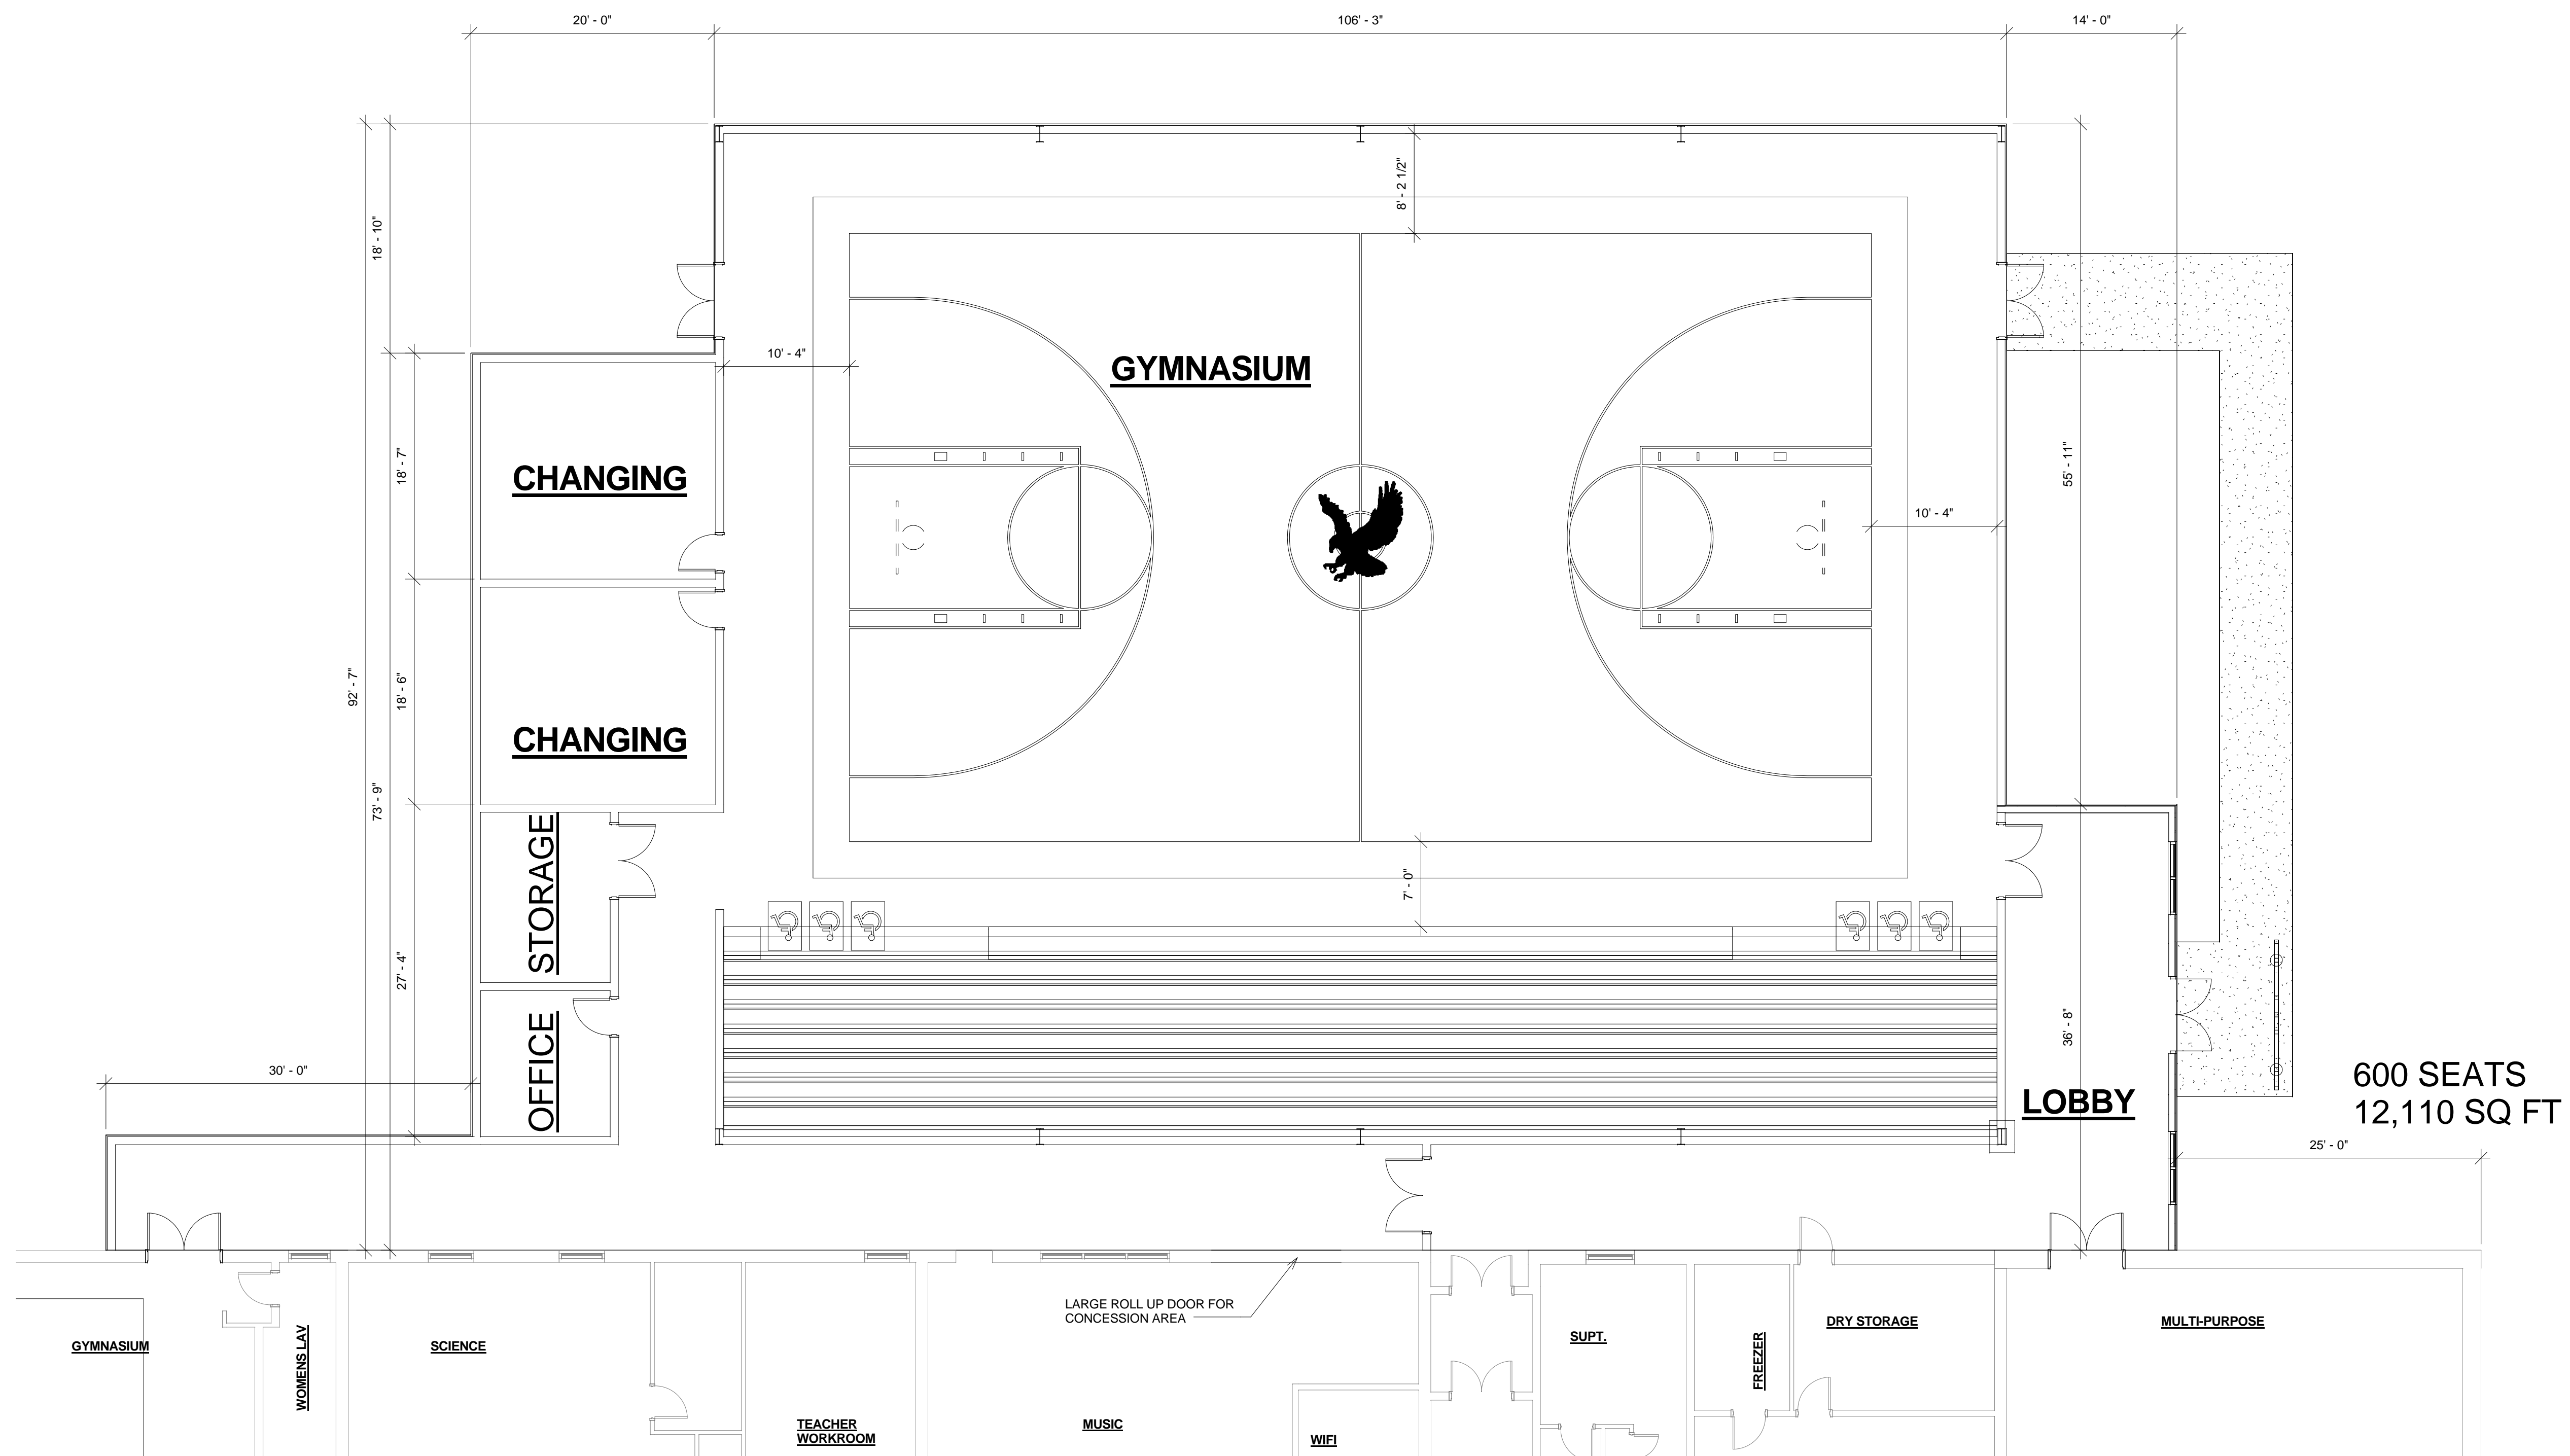

1 East
1/8" = 1'-0"

2 3D View 1

elison - auxier
architects, inc.
924 francis
st. joseph, mo 64501
phone: (816)-233-8003
fax: (816)-233-7793
www.elison-auxier.com

CONSULTANTS

NO.	ISSUE DESCRIPTION	DATE

PROJECT:
JEFFERSON C-123

Unnamed

SHEET:
A105

OF: DATE: Issue Date

1/30/2015 8:42:09 AM Education\Jefferson School\Jefferson C-123.rvt